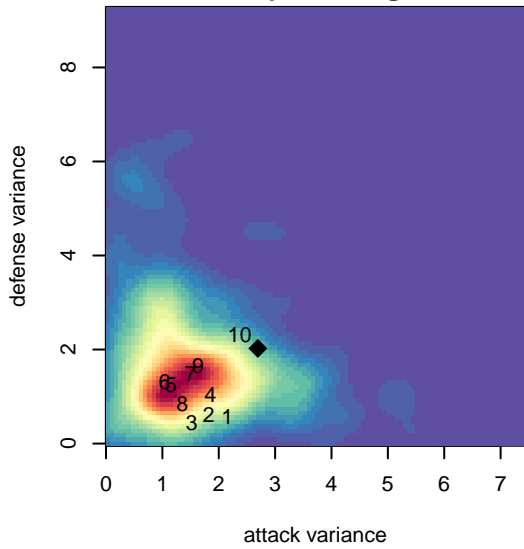

## FME Fusion G02

Fife Milton Edgewood  
 Fife, WA  
 G02 total strength=497  
 attack=0.39 defense=0.32  
 fall league = DIII G12D1

alt names used:  
 FME Fusion 02  
 FME Fusion 02  
 FIFE MILTON EDGEWOOD JR FUSION 02 (W

Venues played:  
 2014 Kent Cornucopia Cup U12 Silver U12  
 2014 Blast Off GU12 B  
 2014 DIII G12D1

**attack and defense variance (black dot)  
relative to other teams  
and top 10 in region**

**attack and defense rating  
relative to others at age  
and all opponents in last 13 months**