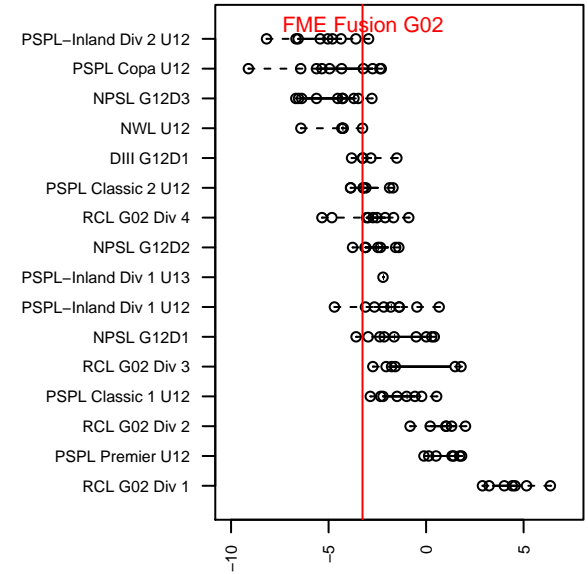

## FME Fusion G02

Fife Milton Edgewood  
 Fife, WA  
 G02 total strength=497  
 attack=0.39 defense=0.32  
 fall league = DIII G12D1

alt names used:  
 FME Fusion 02  
 FME Fusion 02  
 FIFE MILTON EDGEWOOD JR FUSION 02 (W

Venues played:  
 2014 Kent Cornucopia Cup U12 Silver U12  
 2014 Blast Off GU12 B  
 2014 DIII G12D1

**attack and defense variance (black dot)  
relative to other teams  
and top 10 in region**

**attack and defense rating  
relative to others at age  
and all opponents in last 13 months**