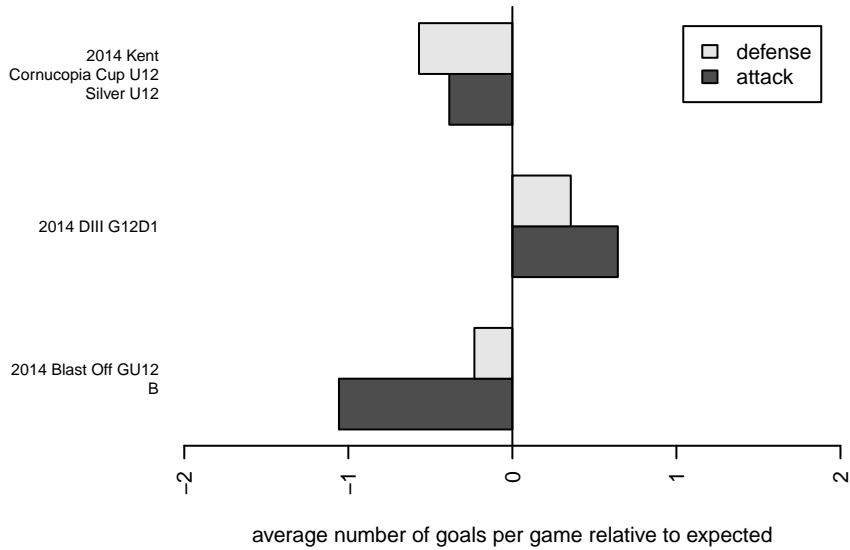

Performance relative to 13 month average