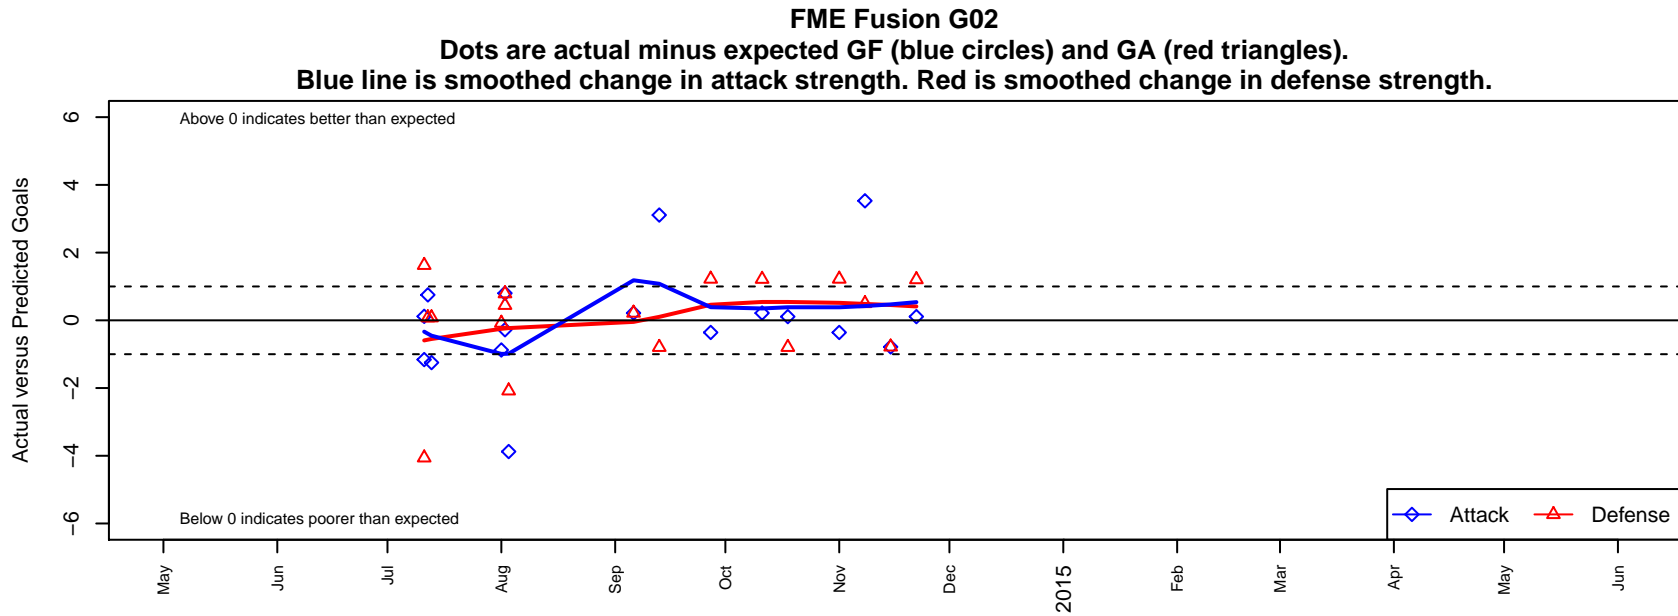

## FME Fusion G02

Fife Milton Edgewood  
 Fife, WA  
 G02 total strength=497  
 attack=0.39 defense=0.32  
 fall league = DIII G12D1

alt names used:  
 FME Fusion 02  
 FME Fusion 02  
 FIFE MILTON EDGEWOOD JR FUSION 02 (W

Venues played:  
 2014 Kent Cornucopia Cup U12 Silver U12  
 2014 Blast Off GU12 B  
 2014 DIII G12D1

**attack and defense variance (black dot)  
relative to other teams  
and top 10 in region**

**attack and defense rating  
relative to others at age  
and all opponents in last 13 months**